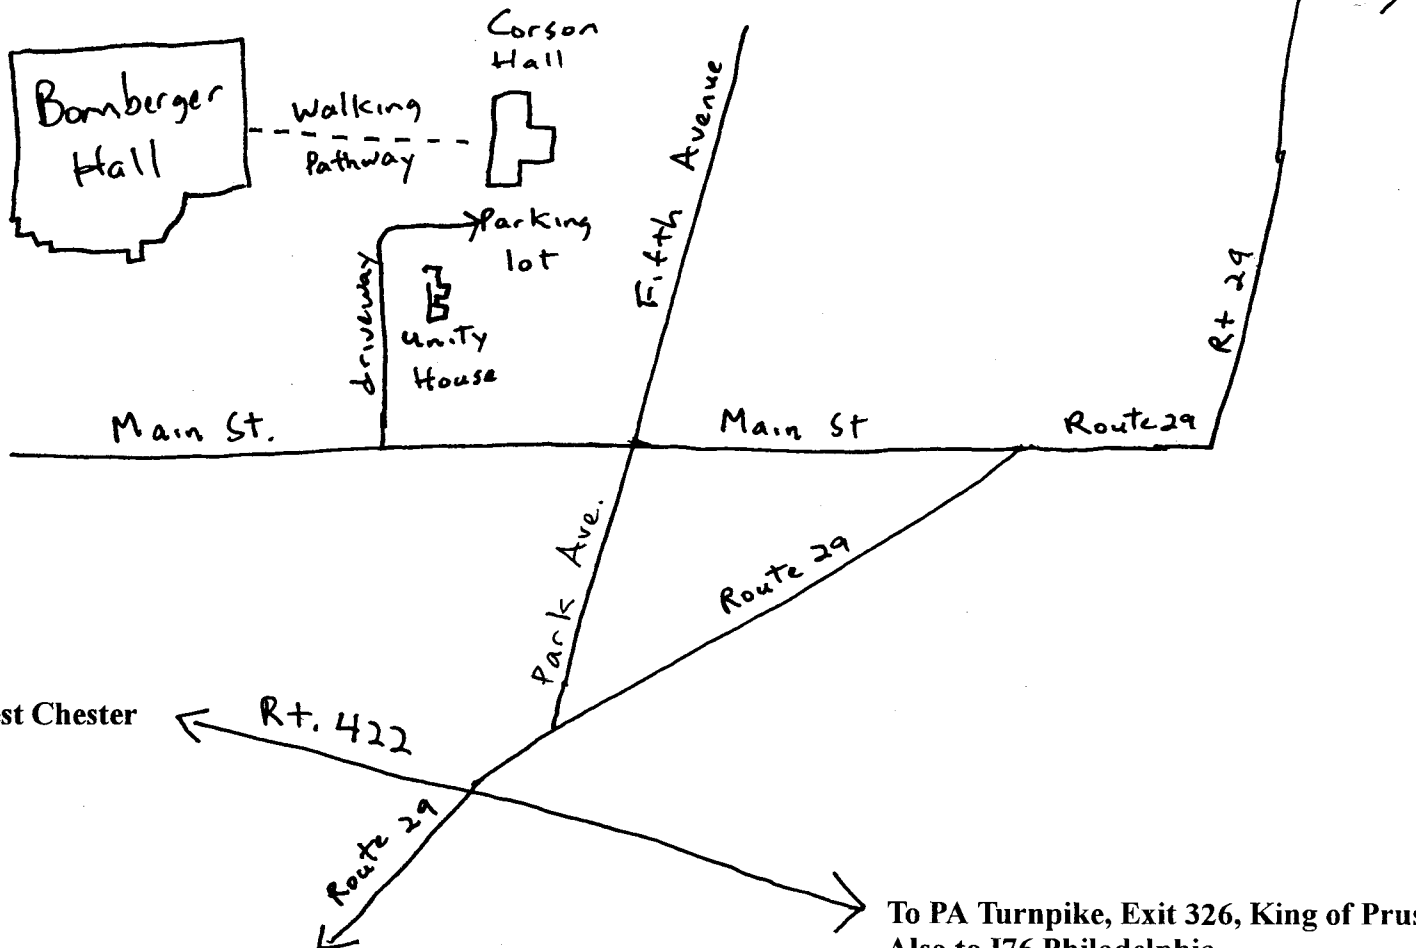

**Bomberger Hall
 Ursinus College
 601 E. Main ST
 Collegeville PA 19426**

To I476, Exit 31,
 Lansdale Exit of
 PA Turnpike Extension

To West Chester

To PA Turnpike, Exit 320
 This exit is for EZPASS only

To PA Turnpike, Exit 326, King of Prussia
 Also to I76 Philadelphia

Directions: From Exit 326 of PA Turnpike,
 Take Route 422W for 8 miles
 Turn right onto Route 29N for 1.9 miles
 Turn left onto Park Ave. which becomes 5th Ave for 0.8 miles
 Turn left onto Main Street
 Take quick right into driveway for Ursinus parking lot.
 Walk over pathway to Bomberger Hall