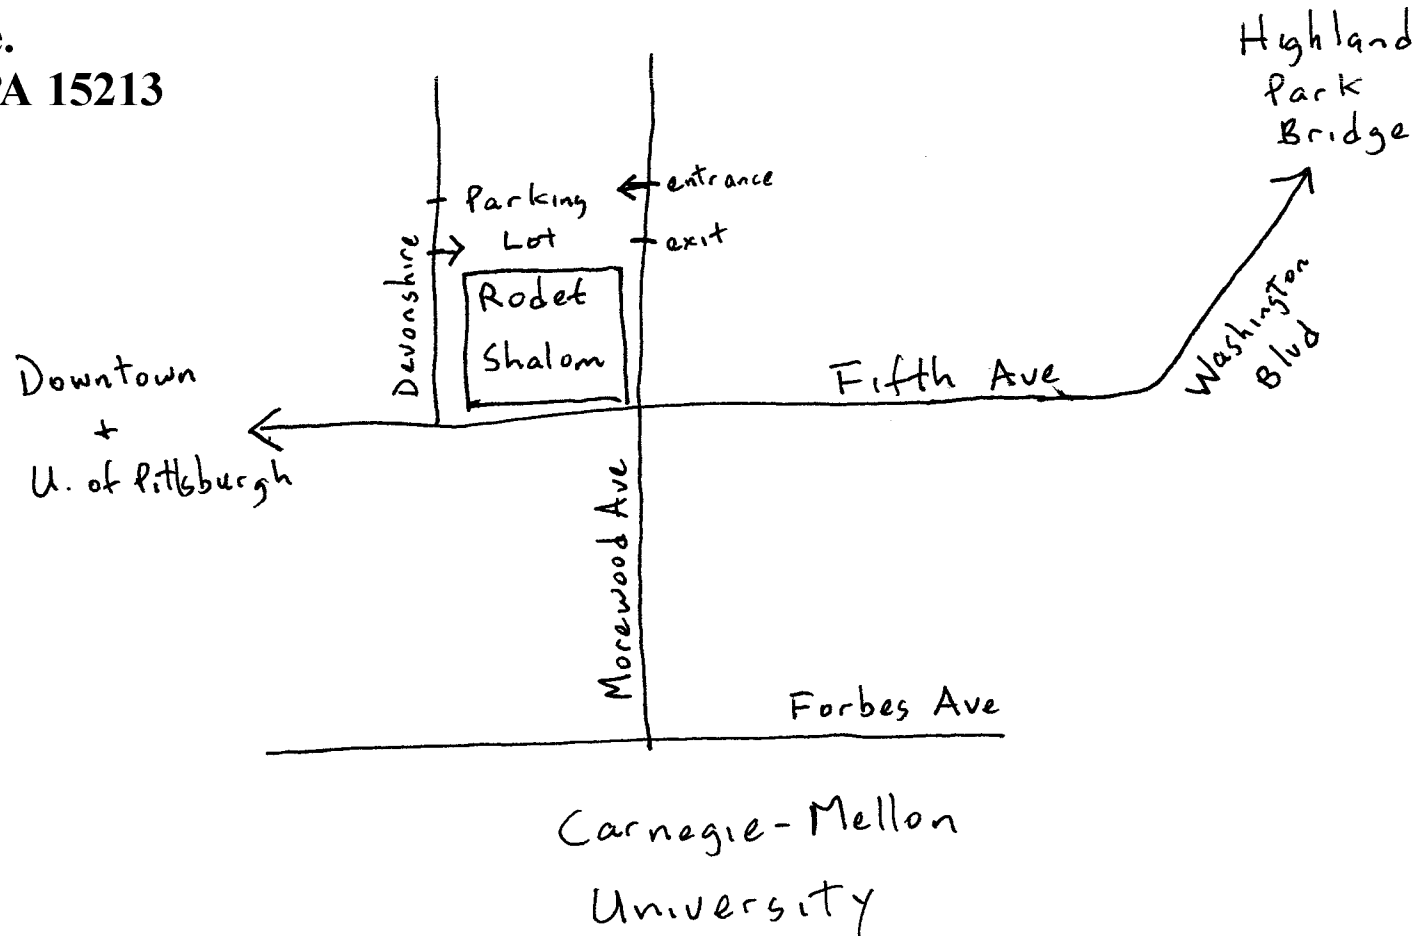

Rodef Shalom
4905 5th Ave.
Pittsburgh PA 15213

Rodef Shalom is at the corner of 5th and Morewood Avenues in the Oakland area of Pittsburgh. There is free parking in its parking lot behind it, and you enter the building from the parking lot.